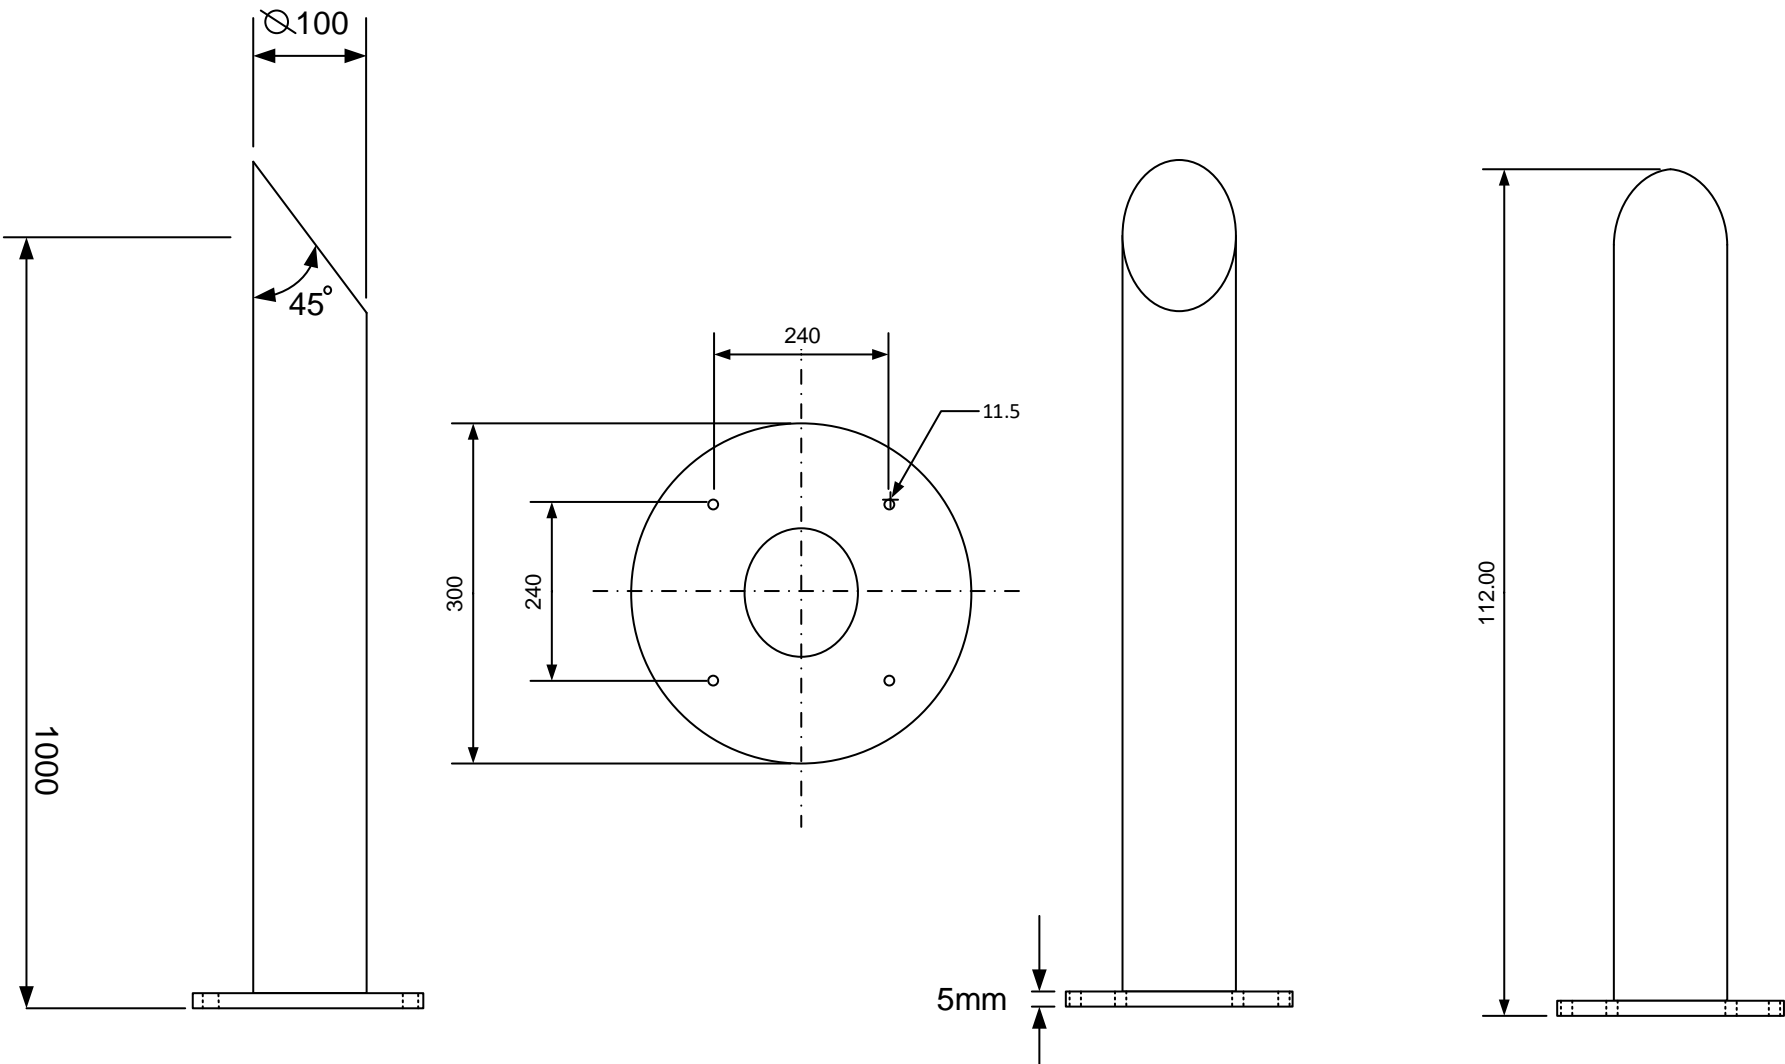

All Dimensions in mm.

	Product	Part No.	Material	Drawn By: I Oakley
	Circular Reader Post – Brush and lacquer finish	RPSS-100D	304 SS	Date: 07/04/17
				Scale: Not to scale